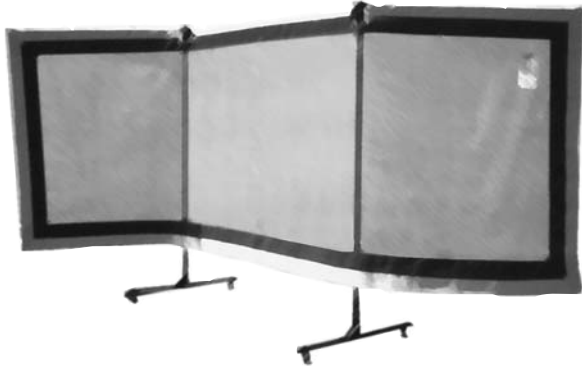

# Modular Screens

Modular Screens are Industrial Grade Frames designed to hinge together to form multiple panel units using single-panel frames. Modular Screens include 7/8" O.D. round metal tubing, bolted corner brackets, platform 'T' legs, hinges, lacing ties and welding curtain. Shipped disassembled.

H x W (Each Panel)	Spectra Orange See-Thru	Gold, (Yellow) See-Thru	Green See-Thru	Gray See-Thru	Plasma See-Thru Dins #32506	Rip Stop	Canvas Duck	Frame Only	Curtain Cut Size* H x W
6' x 4'	M 64-25 \$76.04	M 64-50 \$76.04	M 64-60 \$76.04	M 64-80 \$76.04	M 64-90 \$76.04	M 64** \$78.21	M 64-15 \$78.21	M 64 \$54.32	5' x 4'
6' x 6'	M 66-25 \$89.73	M 66-50 \$89.73	M 66-60 \$89.73	M 66-80 \$89.73	M 66-90 \$89.73	M 66** \$97.77	M 66-15 \$97.77	M 66 \$57.14	5' x 6'
6' x 8'	M 68-25 \$107.70	M 68-50 \$107.70	M 68-60 \$107.70	M 68-80 \$107.70	M 68-90 \$107.70	M 68** \$115.15	M 68-15 \$115.15	M 68 \$64.25	5' x 8'

## Tri-Fold Screen

One piece transparent curtain with or without colorful Rip-Stop border. Frame made of 1" steel tubing with two 36" base supports and specially designed anti-sway extension arms. Frame is 6' High Center panel 6' wide with two sides wings 4' wide. Total overall width equals 14'.

Available in made to order heights and widths, contact factory for ordering information. Wilson Tri-Fold Screens are shipped disassembled as a complete package, and include 1" square steel frame, bolted corner brackets and safety curtain.